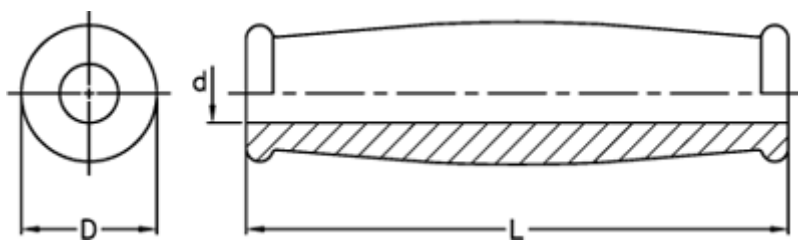

Data Sheet

Article number: 2304019002
Description: Revolving handle 19002
I.135/120-11

Measures

d = 11
D = 31
L = 120